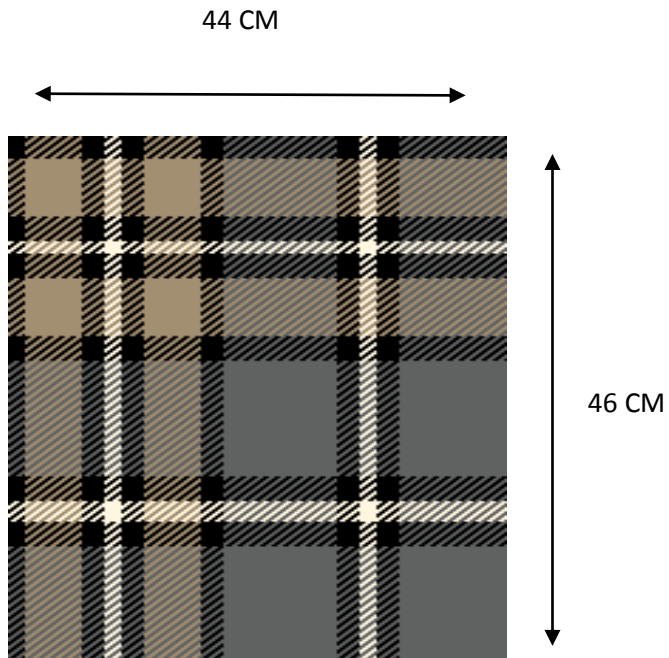

## TARTAN REPORT INFORMATION

ABOVE IS REPORT OF THE DESIGN WHICH MEANS WHERE IT REPEATS, WIDE IS 44 CM AND LENGTH IS 46 CM

IN ONE CARPET 9 TARTAN FIT